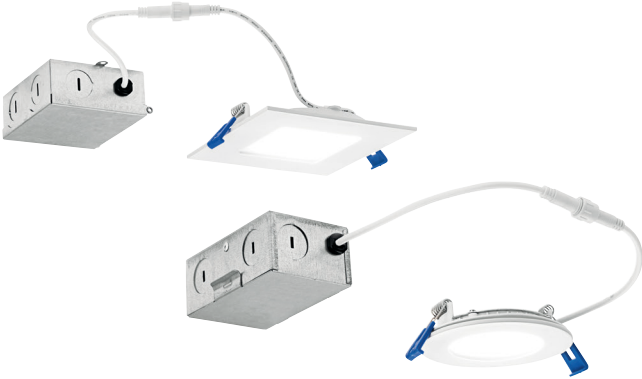

# Direct-to-Ceiling LED Downlight – Slim

## OVERVIEW

The Direct-to-Ceiling (DtC) Slim LED Downlight utilizes edge lit lighting to deliver low glare and uniform appearance for general room lighting. Equipped with a tethered driver to eliminate the need for a junction box, DtC Slim Downlights increase installation options by providing placement flexibility despite structural support. Simple snap-in installation improves job site efficiency. Ideal for residential use as well as light commercial use in breweries, restaurants and hotels. Available in round and square options.

## FEATURES

- Edge Lit technology provides low glare and a uniform lit appearance.
- Simple snap-in installation is fast and easy.
- Slim light engine allows for freedom of installation even under a joist.
- Dimmable, see recommended dimmers at Kichler.com.
- 5-year warranty
- No junction box required, saving installers time and money.
- Available in two color temperatures (2700K & 3000K) to coordinate with the look and feel of the room.