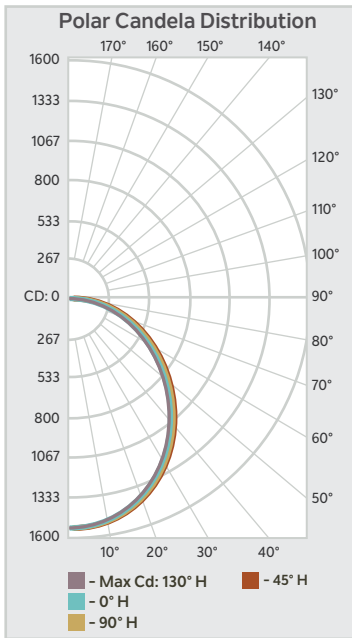

Direct-to-Ceiling LED Downlight – Slim

LUMEN Data Table – Slim

Shape	Size (Inches)	Watts	Lumens	
			2700K	3000K
Round	3	9W	500	
	4	12.5W	700	
	5	14W	810	
	6	14W	900	
Square	4	9W	500	
	6	12.5W	750	

Photometric Diagrams

DLSL03R2790WHT

DtC Slim Ordering Matrix

Family	Type	Size		Shape		CCT		CRI	Finish
DL Downlight	SL Slim	03	3 inch	R	Round	27	2700K	90 90 CRI	WHT Textured White
		04	4 inch	R	Round	27	2700K		
		S	Square	30	3000K				
		05	5 inch	R	Round	27	2700K		
		S	Square	30	3000K				

To form a complete product number, combine:

Family + Type + Size + Shape + CCT + CRI + Finish = **DL SL 04 S 30 90 WHT**