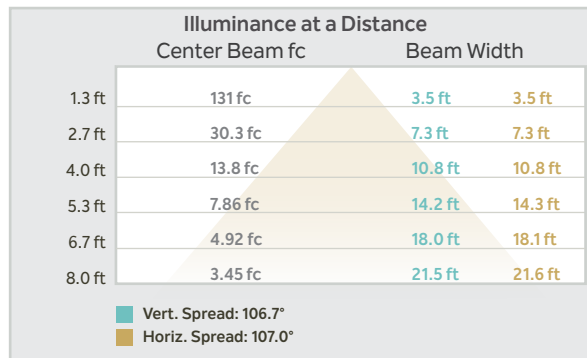

Direct-to-Ceiling LED Downlight – Slim

LUMEN Data Table – Slim

Shape	Size (Inches)	Watts	Lumens	
			2700K	3000K
Round	3	9W	500	
	4	12.5W	700	
	5	14W	810	
	6	14W	900	
Square	4	9W	500	
	6	12.5W	750	

Photometric Diagrams

DLSL03R2790WHT

DtC Slim Ordering Matrix

Family	Type	Size		Shape		CCT		CRI	Finish
DL Downlight	SL Slim	03	3 inch	R	Round	27	2700K	90 90 CRI	WHT Textured White
		04	4 inch	R	Round	27	2700K		
		S	Square	30	3000K				
		05	5 inch	R	Round	27	2700K		
		S	Square	30	3000K				

To form a complete product number, combine:

Family + Type + Size + Shape + CCT + CRI + Finish = **DL SL 04 S 30 90 WHT**