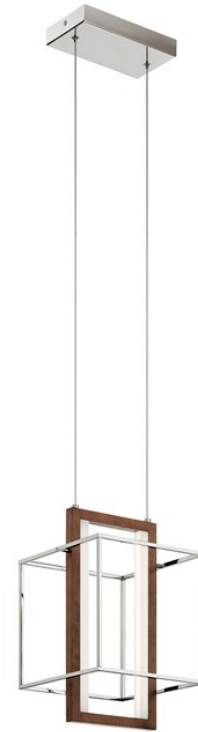

SPECIFICATIONS

Certifications/Qualifications

Prop65	Yes www.kichler.com/warranty
--------	---

Dimensions

Base Backplate	1.18 X 8.66 X 4.5
Weight	4.84 LBS
Height	16.00"
Length	10.00"
Overall Height	113.17"
Width	10.00"

Light Source

Delivered Lumens	550
Dimmable	Yes
Lamp Included	Integrated
Light Source	LED

Mounting/Installation

Interior/Exterior	Interior
Lead Wire Length	96"
Location Rating	Dry
Mounting Weight	4.84 LBS

Photometrics

Color Rendering Index	90
Color Temperature Range	2700
Kelvin Temperature	3000K

FIXTURE ATTRIBUTES

Housing

Diffuser Description	Frosted White Acrylic
Primary Material	STEEL
Shade Dimensions	4.84

Product/Ordering Information

SKU	84045
Finish	Polished Nickel
Style	Contemporary
UPC	887913840455

Finish Options

- Polished Nickel

ALSO IN THIS FAMILY

84044