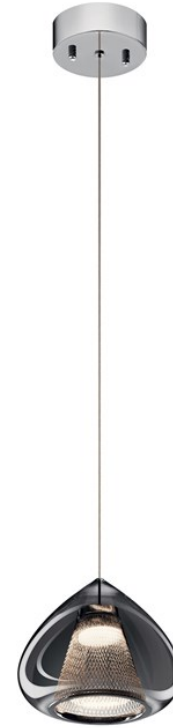

SPECIFICATIONS

Certifications/Qualifications

ADA Compliant	N/A
Prop65	Yes
	www.kichler.com/warranty

Dimensions

Base Backplate	4.75" Dia
Weight	1.94 LBS
Height	6.25"
Overall Height	116.75"
Width	8.00"

Light Source

Delivered Lumens	200
Dimmable	Yes
Expected Life Span (Hours)	40000
Lamp Included	Integrated
Light Source	LED

Mounting/Installation

Interior/Exterior	INTERIOR
Lead Wire Length	108"
Location Rating	Dry
Mounting Weight	1.94 LBS

Photometrics

Color Rendering Index	90
Color Temperature Range	3200
Kelvin Temperature	3000K

FIXTURE ATTRIBUTES

Housing

Diffuser Description	Smoke Glass With Chrome Mesh Shade
Primary Material	Steel
Shade Description	Metal Shade
Shade Dimensions	8" D
Shade Included	Yes

Product/Ordering Information

SKU	84020
Finish	Chrome
Style	Contemporary
UPC	887913840202

Finish Options

Chrome

ALSO IN THIS FAMILY

84155

84154

84021