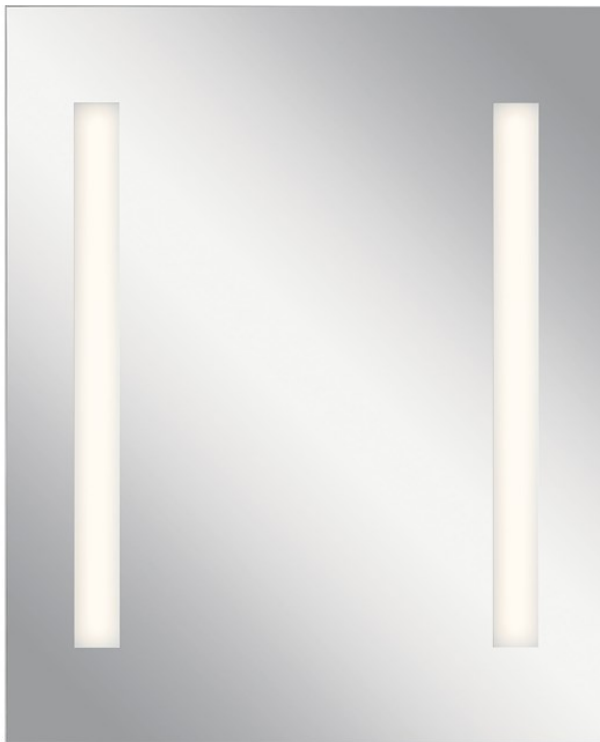

**SPECIFICATIONS**

**Certifications/Qualifications**

ADA Compliant	Yes
Prop65	Yes
	<a href="http://www.kichler.com/warranty">www.kichler.com/warranty</a>

**Dimensions**

Base Backplate	30.82" X 24.86" X 0"
Extension	2.56"
Weight	33.00 LBS
Height	32.00"
Length	26.00"
Overall Height	2.56"

**Light Source**

Lamp Included	Integrated
Light Source	LED

**Mounting/Installation**

Interior/Exterior	INTERIOR
Location Rating	Damp
Mounting Weight	33.00 LBS

**Photometrics**

Color Temperature Range	3000
Kelvin Temperature	3000K

**FIXTURE ATTRIBUTES**

**Housing**

Diffuser Description	Mirror
Primary Material	Steel
Shade Description	Mirror With 3" Frosted Strips On 2 Sides
Shade Dimensions	33"

**Product/Ordering Information**

SKU	83999
Finish	Mirror
Style	Contemporary
UPC	887913839992

**Finish Options**

- Mirror

**ALSO IN THIS FAMILY**