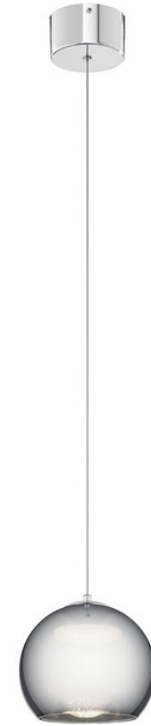

SPECIFICATIONS

Certifications/Qualifications

ADA Compliant	N/A
Prop65	Yes
	www.kichler.com/warranty

Dimensions

Base Backplate	4.75" Dia
Weight	3.53 LBS
Height	7.50"
Overall Height	118.75"
Width	8.00"

Light Source

Delivered Lumens	250
Dimmable	Yes
Expected Life Span (Hours)	35000
Lamp Included	Integrated
Light Source	LED
# of Bulbs/LED Modules	1

Mounting/Installation

Interior/Exterior	INTERIOR
Lead Wire Length	108"
Location Rating	Dry
Mounting Weight	118.24 LBS

Photometrics

Color Rendering Index	80
Color Temperature Range	3200
Kelvin Temperature	3000K

FIXTURE ATTRIBUTES

Housing

Diffuser Description	Smoked
Primary Material	Steel

Product/Ordering Information

SKU	83951
Finish	Chrome
Style	Contemporary
UPC	887913839510

Finish Options

-  Chrome

ALSO IN THIS FAMILY

83791