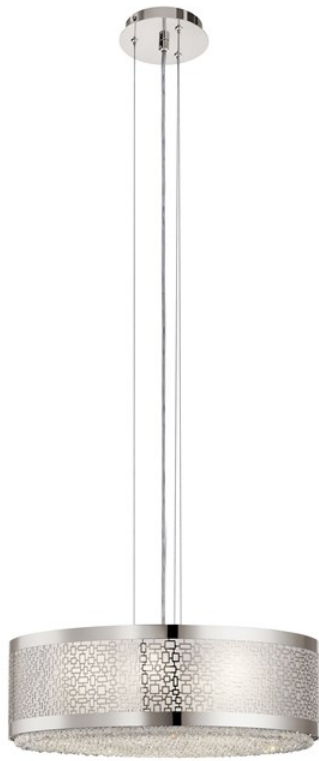

Massimo Drum Pendant Polished Nickel

83784 (Polished Nickel)

Project Name: _____
 Location: _____
 Type: _____
 Qty: _____
 Comments: _____

Certifications/Qualifications

Location Rating	Dry
	www.kichler.com/warranty

Dimensions

Base Backplate	4.75" DIA
Chain/Stem Length	96" [243.8cm] Cable"
Weight	12.10 LBS
Height	14.99"
Length	45.50"
Overall Height	243.84"

Mounting/Installation

Interior/Exterior	INTERIOR
Lead Wire Length	244
Mounting Weight	12.10 LBS

Primary Lamping

Downward-facing Bulbs	G9
Dimmable	Yes
Lamp Included	Yes
Lamp Type	G9
Light Source	Incandescent
Max or Nominal Watt	40.00
# of Bulbs/LED Modules	6
Socket Type	G9

Product/Ordering Information

SKU	83784.00
Finish	Nickel
Style	Contemporary
UPC	887913837844

Specifications

Diffuser Description	N/A Metal + Organza Shade W/ Crystal Beads
Material	Steel
Shade Description	Metal + Organza Shade w/ Crystal Beads