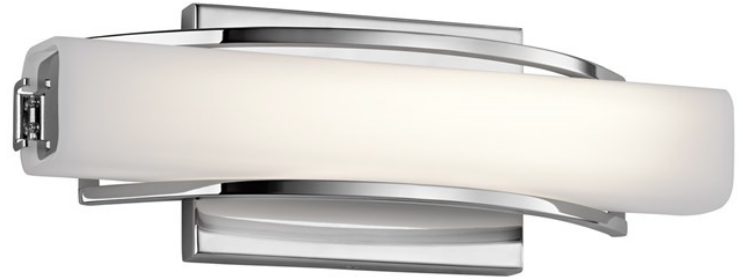

**SPECIFICATIONS**

**Certifications/Qualifications**

ADA Compliant	Yes
Prop65	Yes
	<a href="http://www.kichler.com/warranty">www.kichler.com/warranty</a>

**Dimensions**

Base Backplate	6.69 X 4.75
Extension	3.13"
Weight	3.08 LBS
Height from center of Wall opening (Spec Sheet)	6.00"
Height	13.25"
Overall Height	3.13"
Width	4.75"

**Light Source**

Delivered Lumens	1200
Dimmable	Yes
Expected Life Span (Hours)	40000
Lamp Included	Integrated
Light Source	LED
# of Bulbs/LED Modules	1

**Mounting/Installation**

Interior/Exterior	INTERIOR
Lead Wire Length	7"
Location Rating	Damp
Mounting Weight	3.08 LBS
Mount Vertical Or Horizontal	Yes

**Photometrics**

Color Rendering Index	90
Color Temperature Range	3200
Kelvin Temperature	3000K

**FIXTURE ATTRIBUTES**

**Housing**

Diffuser Description	Clear Satin Etched
Primary Material	GLASS
Shade Dimensions	13.25 X 2.25 X 2.25

**Product/Ordering Information**

SKU	83760
Finish	Chrome
Style	Contemporary
UPC	887913837608

**Finish Options**

-  Brushed Nickel
-  Chrome
-  Matte Black

**ALSO IN THIS FAMILY**