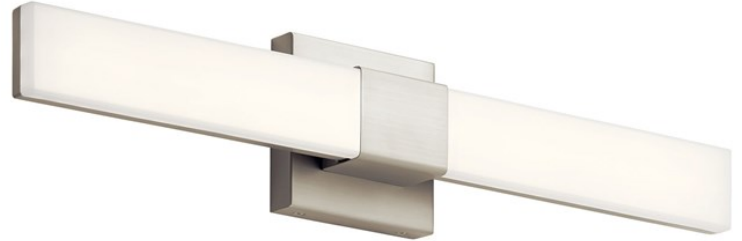

SPECIFICATIONS

Certifications/Qualifications

ADA Compliant	Yes
Prop65	Yes
	www.kichler.com/warranty

Dimensions

Base Backplate	5" X 5"
Extension	3.00"
Weight	2.64 LBS
Height from center of Wall opening (Spec Sheet)	6.35"
Height	5.00"
Overall Height	3.00"

Light Source

Delivered Lumens	1300
Dimmable	Yes
Expected Life Span (Hours)	40000
Lamp Included	Integrated
Light Source	LED
# of Bulbs/LED Modules	1

Mounting/Installation

Interior/Exterior	INTERIOR
Lead Wire Length	12"
Location Rating	Damp
Mounting Weight	2.64 LBS
Mount Vertical Or Horizontal	Yes

Photometrics

Color Rendering Index	90
Color Temperature Range	3000
Kelvin Temperature	3000K

FIXTURE ATTRIBUTES

Housing

Diffuser Description	Pc
Primary Material	STEEL
Shade Description	White Acrylic Shade
Shade Dimensions	12" X 2.5" X .5"

Product/Ordering Information

SKU	83737
Finish	Satin Nickel
Style	Contemporary
UPC	887913837370

Finish Options

-  Bronze
-  Chrome
-  Matte Black
-  Satin Nickel

ALSO IN THIS FAMILY