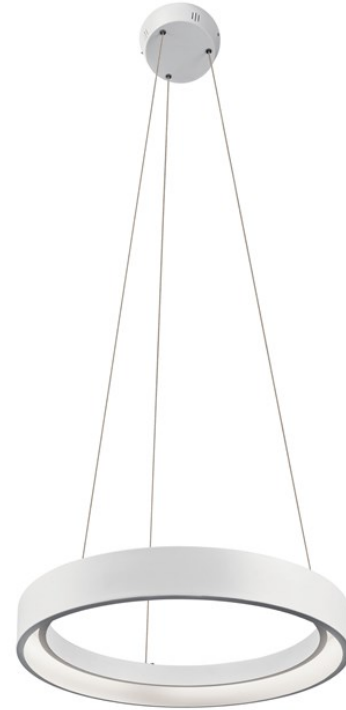

SPECIFICATIONS

Certifications/Qualifications

Prop65	Yes www.kichler.com/warranty
--------	---

Dimensions

Base Backplate	2.17 X 7.87 X 0
Weight	5.06 LBS
Height	2.25"
Length	17.75"
Overall Height	112.53"
Width	17.75"

Light Source

Delivered Lumens	600
Dimmable	Yes
Lamp Included	Integrated
Light Source	LED
# of Bulbs/LED Modules	1

Mounting/Installation

Interior/Exterior	Interior
Lead Wire Length	108
Location Rating	Dry
Mounting Weight	5.06 LBS

Photometrics

Color Rendering Index	80
Color Temperature Range	4000
Kelvin Temperature	4000K

FIXTURE ATTRIBUTES

Housing

Diffuser Description	White Acrylic
Primary Material	STEEL

Product/Ordering Information

SKU	83452
Finish	White
Style	Contemporary
UPC	887913834522

Finish Options

-  Brushed Nickel
-  Textured Black
-  Textured White

ALSO IN THIS FAMILY