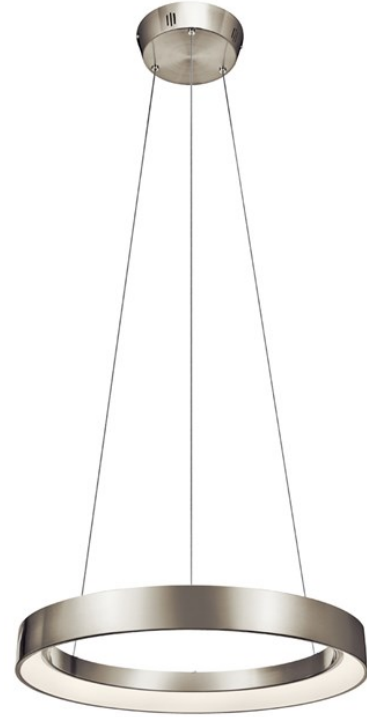

SPECIFICATIONS

Certifications/Qualifications

ADA Compliant	N/A www.kichler.com/warranty
---------------	---

Dimensions

Base Backplate	9.06" DIA
Weight	8.36 LBS
Height	2.75"
Overall Height	113.00"
Width	23.50"

Light Source

Delivered Lumens	950
Dimmable	Yes
Expected Life Span (Hours)	40000
Lamp Included	Integrated
Lamp Type	LED
Light Source	LED
Max or Nominal Watt	38W
# of Bulbs/LED Modules	1

Mounting/Installation

Interior/Exterior	Interior
Lead Wire Length	108"
Location Rating	Dry
Mounting Weight	8.36 LBS

Photometrics

Color Rendering Index	80
Color Temperature Range	4000
Kelvin Temperature	4000K

FIXTURE ATTRIBUTES

Housing

Diffuser Description	White Acrylic
Primary Material	Steel

Product/Ordering Information

SKU	83261
Finish	Brushed Nickel
Style	Contemporary
UPC	887913832610

Finish Options

-  Brushed Nickel
-  Textured Black
-  Textured White