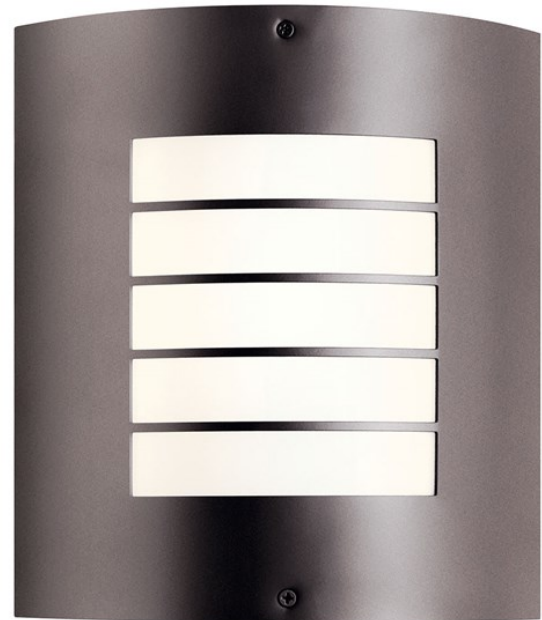

SPECIFICATIONS

Certifications/Qualifications

www.kichler.com/warranty

Dimensions

Base Backplate	4.25" X 7.75"
Extension	3.75"
Weight	2.00 LBS
Height from center of Wall opening (Spec Sheet)	5.50"
Height	10.25"
Width	8.75"

Light Source

Dimmable	Yes
Lamp Included	Not Included
Lamp Type	CFL
Light Source	Incandescent
Max or Nominal Watt	60.00
# of Bulbs/LED Modules	1
Socket Type	Medium
Socket Wire	150"

Mounting/Installation

Interior/Exterior	Exterior
Location Rating	Wet

FIXTURE ATTRIBUTES

Housing

Diffuser Description	White Pc Diffuser
Primary Material	Aluminum

Product/Ordering Information

SKU	6040AZ
Finish	Architectural Bronze
Style	Contemporary
UPC	783927098618

Finish Options

- Architectural Bronze
- Brushed Nickel

ALSO IN THIS FAMILY