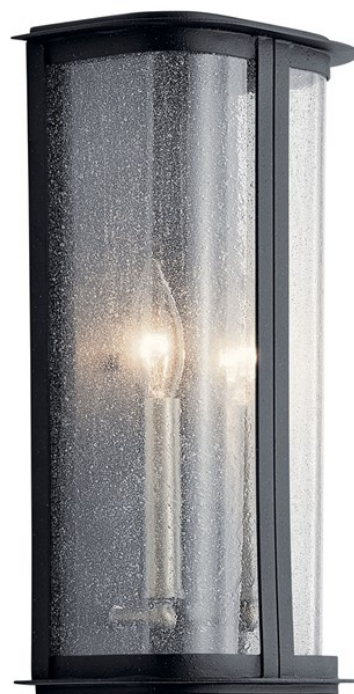

SPECIFICATIONS

Certifications/Qualifications	www.kichler.com/warranty

Dimensions	
Base Backplate	5.25" X 14.00"
Extension	4.75"
Weight	3.60 LBS
Height from center of Wall opening (Spec Sheet)	7.00"
Height	14.25"
Width	7.25"

Light Source	
Dimmable	Yes
Lamp Included	Not Included
Lamp Type	B
Light Source	Incandescent
Max or Nominal Watt	60.00
# of Bulbs/LED Modules	2
Max Wattage/Range	60.00
Socket Type	CAND
Socket Wire	105"

Mounting/Installation	
Interior/Exterior	Exterior
Lead Wire Length	6"
Location Rating	Wet
Mounting Style	Wall Mount
Mounting Weight	1.60 LBS

FIXTURE ATTRIBUTES

Housing	
Diffuser Description	Clear Seeded
Primary Material	ALUMINUM
Shade Dimensions	5.87" L X 3.35" W X 13.74" H

Product/Ordering Information	
SKU	59091DBK
Finish	Distressed Black
Style	Transitional
UPC	783927002370

Finish Options	
Distressed Black	

ALSO IN THIS FAMILY