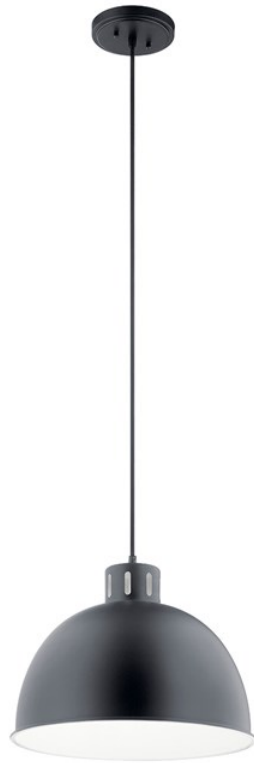

ZAILEY™ COLLECTION

Zailey™ 12.5" 1 Light Pendant Black

52153BK (Black)

Project Name: _____
Location: _____
Type: _____
Qty: _____
Comments: _____

Certifications/Qualifications

Location Rating Dry
www.kichler.com/warranty

Dimensions

Base Backplate 6.00 DIA
Weight 4.90 LBS
Height 12.50"
Overall Height 115.00"
Width 15.75"

Mounting/Installation

Interior/Exterior Interior
Mounting Weight 4.90 LBS

Primary Lamping

Lamp Included Not Included
Lamp Type A21
Light Source Incandescent
Max or Nominal Watt 150W
of Bulbs/LED Modules 1
Max Wattage/Range 150W
Socket Type Medium
Socket Wire 105

Product/Ordering Information

SKU 52153BK
Finish Black
UPC 783927601337

Specifications

Material STEEL
Shade Description METAL

Additional Finishes

 Black

 Natural Brass

 White