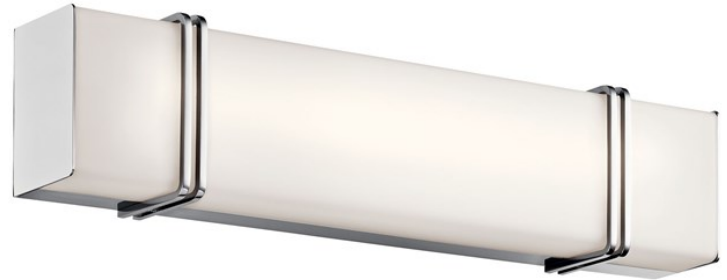

Electrical

Input Voltage	Single(120)V
---------------	--------------

Light Source

Delivered Lumens	1200
Dimmable	Yes
Dimmable Notes	This LED is compatible with most standard incandescent dimmers, LED dimmers, and electronic low voltage dimmers. For more information, go to Kichler.com/dimming .
Expected Life Span (Hours)	40000
Lamp Included	Integrated
Light Source	LED
Max or Nominal Watt	25.00
# of Bulbs/LED Modules	1

Mounting/Installation

Interior/Exterior	Interior
Lead Wire Length	6"
Location Rating	Damp
Mounting Style	Wall Mount
Mounting Weight	8.00 LBS
Mount Vertical Or Horizontal	Yes

Photometrics

Color Rendering Index	90
Color Temperature Range	3000
Kelvin Temperature	3000K

FIXTURE ATTRIBUTES

Housing

Diffuser Description	Clear Satin Etched
Primary Material	GLASS
Shade Dimensions	24.25" X 5.50" X 2.00"

Product/Ordering Information

SKU	45838CHLED
Finish	Chrome
Style	Contemporary
UPC	783927464734

Finish Options

- Chrome
- Olde Bronze

ALSO IN THIS FAMILY

45801CHLED

45838OZLED

45839CHLED

45839OZLED