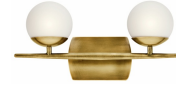

FIXTURE ATTRIBUTES

Housing

Diffuser Description	Satin Etched Cased Opal
Primary Material	STEEL

Product/Ordering Information

SKU	45582CH
Finish	Chrome
Style	Mid-Century Modern
UPC	783927468183

Finish Options

-  Chrome
-  Natural Brass

ALSO IN THIS FAMILY

45581CH

45581NBR

45582NBR

45583CH

45583NBR

45580CH