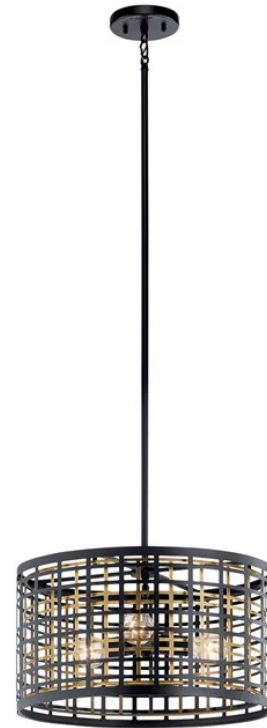

SPECIFICATIONS

Certifications/Qualifications

ADA Compliant	N/A www.kichler.com/warranty

Dimensions

Base Backplate	5.00 DIA
Chain/Stem Length	36"
Weight	9.10 LBS
Height	11.25"
Overall Height	49.00"
Width	18.00"

Light Source

Dimmable	Yes
Dimmable Notes	Dimmable when used with dimmer switch (sold separately); when using LED bulbs, see bulb manufacturer dimming specifications.
Lamp Included	Not Included
Lamp Type	A19
Light Source	Incandescent
Max or Nominal Watt	75.00
# of Bulbs/LED Modules	3
Socket Type	Medium
Socket Wire	150"

Mounting/Installation

Interior/Exterior	Interior
Lead Wire Length	120"
Location Rating	Dry
Mounting Weight	9.10 LBS
Slope Ceiling Kit Included	Yes

FIXTURE ATTRIBUTES

Housing

Primary Material	Steel
Shade Description	Metal
Shade Included	Yes

Product/Ordering Information

SKU	44075BK
Finish	Black
Style	Contemporary
UPC	783927538565

Finish Options

Black

ALSO IN THIS FAMILY

44076BK

44077BK

44079BK