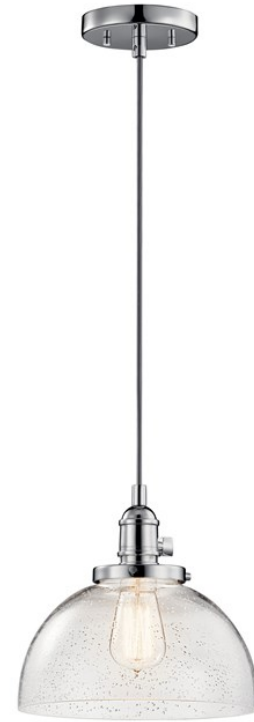

SPECIFICATIONS

Certifications/Qualifications	
	www.kichler.com/warranty
Dimensions	
Base Backplate	5.00 DIA
Weight	3.50 LBS
Height	9.25"
Overall Height	125.00"
Width	10.00"
Light Source	
Lamp Included	Not Included
Lamp Type	A19
Light Source	Incandescent
Max or Nominal Watt	100W
# of Bulbs/LED Modules	1
Socket Type	Medium
Socket Wire	105"
Mounting/Installation	
Interior/Exterior	Interior
Location Rating	Dry
Mounting Style	Cord
Mounting Weight	2.00 LBS

FIXTURE ATTRIBUTES

Housing	
Diffuser Description	Clear Seeded
Primary Material	GLASS
Product/Ordering Information	
SKU	43853CH
Finish	Chrome
Style	Industrial
UPC	783927469890

Finish Options	
	Brushed Nickel
	Chrome
	Natural Brass
	Olde Bronze