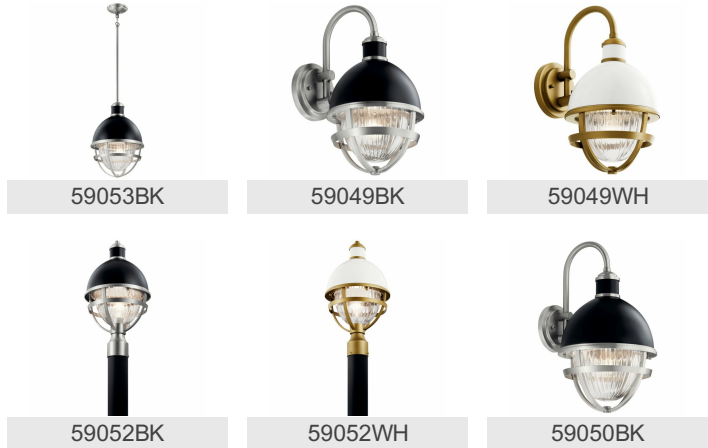

ALSO IN THIS FAMILY

59053BK

59049BK

59049WH

59052BK

59052WH

59050BK