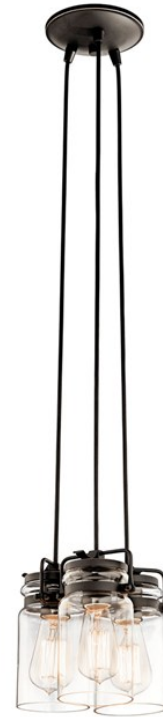

**SPECIFICATIONS**

<b>Certifications/Qualifications</b>	
	<a href="http://www.kichler.com/warranty">www.kichler.com/warranty</a>
<b>Dimensions</b>	
Base Backplate	5.75 DIA
Weight	5.72 LBS
Height	7.75"
Overall Height	124.00"
Width	8.50"
<b>Light Source</b>	
Lamp Included	Not Included
Lamp Type	A19
Light Source	Incandescent
Max or Nominal Watt	100.00
# of Bulbs/LED Modules	3
Socket Type	Medium
Socket Wire	105"
<b>Mounting/Installation</b>	
Interior/Exterior	Interior
Location Rating	Dry
Mounting Style	Cord
Mounting Weight	3.54 LBS

**FIXTURE ATTRIBUTES**

<b>Housing</b>	
Diffuser Description	Clear
Primary Material	Steel
<b>Product/Ordering Information</b>	
SKU	42869OZ
Finish	Olde Bronze
Style	Industrial
UPC	783927440790

<b>Finish Options</b>	
 Brushed Nickel	
 Olde Bronze	

**ALSO IN THIS FAMILY**

45688NI

45688OZ

42891NI

42891OZ

45689NI

45689OZ