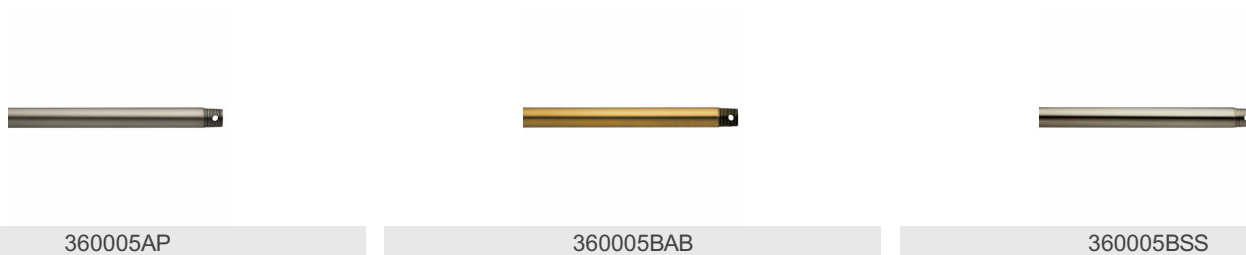

MOTOR FINISH

Anvil Iron

AIR PERFORMANCE

SPECIFICATIONS

Dimensions			
Downrod 1 Length	1.00 OD X 60.00" 60.00"	Weight Width	3.00 LBS 1.00"
Mounting/Installation			
Interior/Exterior	Interior	Location Rating	Accessory,Listing Not Required

FIXTURE ATTRIBUTES

Product/Ordering Information			
SKU	360005AVI	Finish	Anvil Iron
Style	Other	UPC	783927544511

Housing	
Primary Material	Steel

Warranty
www.kichler.com/warranty

ALSO IN THIS FAMILY

360005AP