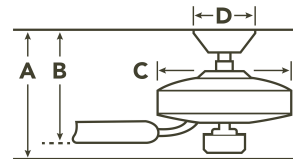

MOTOR FINISH

BLADE FINISHES

Nickel

Dimmable

Wet Rated

HANGING MEASUREMENTS

AIR PERFORMANCE

AIRFLOW Cubic Ft. Per Minute on High 8536	RPM Revolutions Per Minute on High 206	POWER USAGE Watts on High (Excludes Lights) 70	AIRFLOW EFFICIENCY Cubic Ft. Per Minute Per Watt 121

SPECIFICATIONS

Performance			
CFM (High)	8536	RPM (High)	206
Watts (High)	70	Airflow Efficiency CFM/W (High)	121
Motor Specifications			
Amps (High)	0.59	Motor Size	188MM X 20MM
Motor Type	AC Induction	Primary Material	Steel
Mounting/Installation			
Minimum Distance from Fan to Floor	7 feet	Interior/Exterior	Exterior
Lead Wire Length	78"	Location Rating	CSA UL Listed Wet
Low Ceiling Adaptable	No	Max Stem Tilt	30.00
Dimensions			
Downrod 1	1.00 OD X 6.00"	Downrod 1 - Measurement A	15.75"
Downrod 1 - Measurement B	14.50"	Downrod 1 - Measurement C	8.75"
Base Backplate	5.75" DIA	Weight	25.10 LBS
Blade Sweep	60	Height	15.75"
Width	60.00"		
Light Source			
Downlight Included	Yes	Downlight Option	Removable
Dimmable	Yes	Dimmable Notes	Recommended for use with Kichler Fan Controls
Color Rendering Index	80	Kelvin Temperature	3000K
Initial Lumens	1600	Lumens/watt (efficacy)	94.00
Diffuser Description	Etched Cased Opal	Downward-facing Bulbs	1 X 17W
Lamp Included	Integrated	# of Bulbs/LED Modules	1
Photometrics			
Color Temperature Range	3000		

FIXTURE ATTRIBUTES