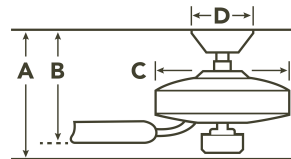

HANGING MEASUREMENTS

AIR PERFORMANCE

AIRFLOW Cubic Ft. Per Minute on High	RPM Revolutions Per Minute on High	POWER USAGE Watts on High (Excludes Lights)	AIRFLOW EFFICIENCY Cubic Ft. Per Minute Per Watt
3941	226	57	69

SPECIFICATIONS

Performance			
CFM (High)	3941	RPM (High)	226
Watts (High)	57	Airflow Efficiency CFM/W (High)	69
Motor Specifications			
Amps (High)	0.48	Motor Size	153MM X 15MM
Motor Type	AC Induction	Primary Material	Steel
Mounting/Installation			
Minimum Distance from Fan to Floor	7 feet	Interior/Exterior	Interior
Lead Wire Length	12"	Location Rating	Dry
Low Ceiling Adaptable	No		
Dimensions			
Downrod 1 - Measurement A	10.25"	Downrod 1 - Measurement B	7.75"
Downrod 1 - Measurement C	7.75"	Base Backplate	7.85 DIA
Weight	15.00 LBS	Blade Sweep	48
Height	10.25"	Width	48.00"
Light Source			
Downlight Included	Yes	Downlight Option	Integrated
Dimmable	Yes	Color Rendering Index	90
Kelvin Temperature	3000K	Initial Lumens	1400
Lumens/watt (efficacy)	82.00	Diffuser Description	Frosted White Polycarbonate Lens
Downward-facing Bulbs	1 X 15	Lamp Included	Integrated
# of Bulbs/LED Modules	1		

FIXTURE ATTRIBUTES

Blade Finish & Specs			
Blade Finish 1	Matte White	Blade Material	ABS
Blades Included	Yes	Number of Blades	3