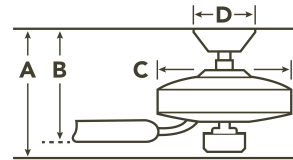

MOTOR FINISH

BLADE FINISHES

Weathered White Walnut

HANGING MEASUREMENTS

AIR PERFORMANCE

AIRFLOW Cubic Ft. Per Minute on High	RPM Revolutions Per Minute on High	POWER USAGE Watts on High (Excludes Lights)	AIRFLOW EFFICIENCY Cubic Ft. Per Minute Per Watt
4388	143	50	87

SPECIFICATIONS

Performance			
CFM (High)	4388	RPM (High)	143
Watts (High)	50	Airflow Efficiency CFM/W (High)	87
Motor Specifications			
Amps (High)	0.44	Motor Size	153MM X 18MM
Motor Type	AC Induction	Primary Material	Steel
Mounting/Installation			
Minimum Distance from Fan to Floor	7 feet	Interior/Exterior	Interior
Lead Wire Length	78"	Location Rating	CSA UL Listed Dry
Low Ceiling Adaptable	No	Max Stem Tilt	30.00
Dimensions			
Downrod 1	1.00 OD X 4.50"	Downrod 1 - Measurement A	14.50"
Downrod 1 - Measurement B	13.25"	Downrod 1 - Measurement C	6.75"
Base Backplate	5.75" DIA	Weight	17.20 LBS
Blade Sweep	52	Height	14.50"
Width	52.00"		
Light Source			
Downlight Included	Yes	Downlight Option	Removable
Color Rendering Index	80	Kelvin Temperature	3000K
Initial Lumens	1600	Lumens/watt (efficacy)	94.00
Diffuser Description	Etched Cased Opal	Downward-facing Bulbs	1 X 17W
Lamp Included	Integrated	# of Bulbs/LED Modules	1
Photometrics			
Delivered Efficacy (Lumens/Watt)	94		