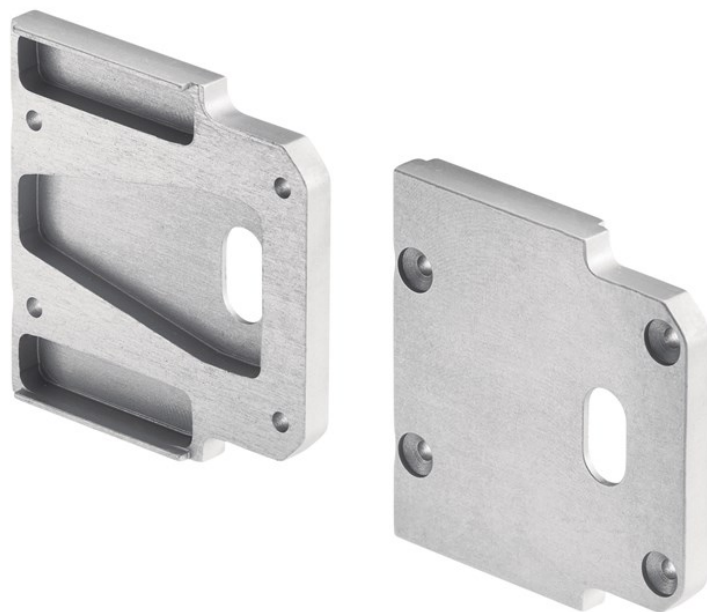

SPECIFICATIONS

Certifications/Qualifications

www.kichler.com/warranty

Dimensions

Weight 0.04 LBS
Height 1.75"
Length 1.50"
Width 0.25"

Mounting/Installation

Interior/Exterior Interior
Location Rating Accessory, Listing Not Required

FIXTURE ATTRIBUTES

Housing

Primary Material Aluminum

Product/Ordering Information

SKU 1TEE4S2SFSSIL
Finish Silver
UPC 783927559225

Finish Options

ALSO IN THIS FAMILY