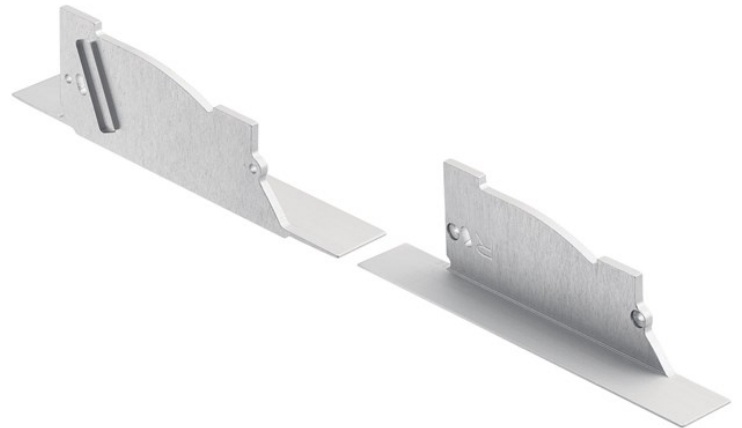

**SPECIFICATIONS**

<b>Certifications/Qualifications</b>	
	<a href="http://www.kichler.com/warranty">www.kichler.com/warranty</a>
<b>Dimensions</b>	
Weight	0.11 LBS
Height	1.50"
Length	5.00"
Width	0.75"
<b>Mounting/Installation</b>	
Interior/Exterior	Interior
Location Rating	Accessory, Listing Not Required

**FIXTURE ATTRIBUTES**

<b>Housing</b>	
Primary Material	ALUMINUM
<b>Product/Ordering Information</b>	
SKU	1TEE2W2RCSSIL
Finish	Silver
UPC	783927559188

**Finish Options**

Silver

**ALSO IN THIS FAMILY**

1TEC1C1DW8SIL