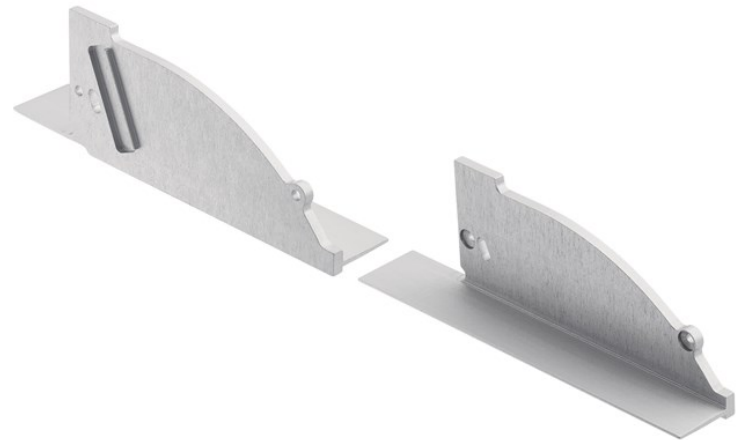

SPECIFICATIONS

Certifications/Qualifications	
	www.kichler.com/warranty
Dimensions	
Weight	0.10 LBS
Height	1.50"
Length	4.25"
Width	0.75"
Mounting/Installation	
Interior/Exterior	Interior
Location Rating	Accessory, Listing Not Required

FIXTURE ATTRIBUTES

Housing	
Primary Material	Aluminum
Product/Ordering Information	
SKU	1TEE2W1RCSSIL
Finish	Silver
UPC	783927559171

Finish Options

ALSO IN THIS FAMILY