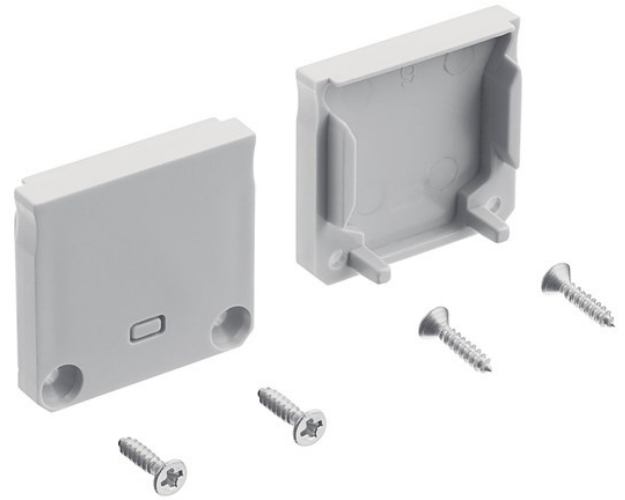

SPECIFICATIONS

Certifications/Qualifications	www.kichler.com/warranty
--------------------------------------	--

Dimensions	
Weight	0.04 LBS

Mounting/Installation	
Interior/Exterior	Interior
Location Rating	Accessory, Listing Not Required

FIXTURE ATTRIBUTES

Housing	
Primary Material	PLASTIC

Product/Ordering Information	
SKU	1TEE2DWSFSSIL
Finish	Silver
Style	Other
UPC	783927559102

Finish Options

Silver

ALSO IN THIS FAMILY

1TEA090VCONN

1TEM130SF8CLR