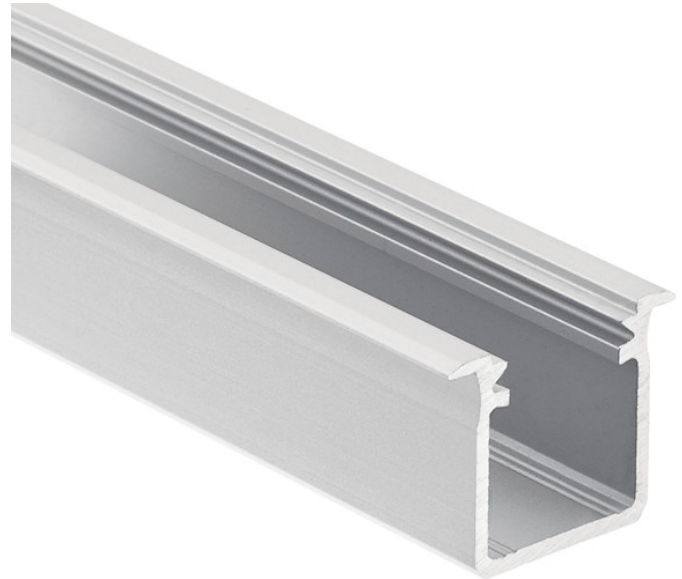

SPECIFICATIONS

Certifications/Qualifications	
	www.kichler.com/warranty
Dimensions	
Weight	0.83 LBS
Height	0.75"
Length	96.00"
Width	1.00"
Mounting/Installation	
Interior/Exterior	Interior
Location Rating	Accessory, Listing Not Required

FIXTURE ATTRIBUTES

Housing	
Primary Material	ALUMINUM
Product/Ordering Information	
SKU	1TEC1DWRC8SIL
Finish	Silver
Style	Other
UPC	783927558419

Finish Options	
	Silver

ALSO IN THIS FAMILY