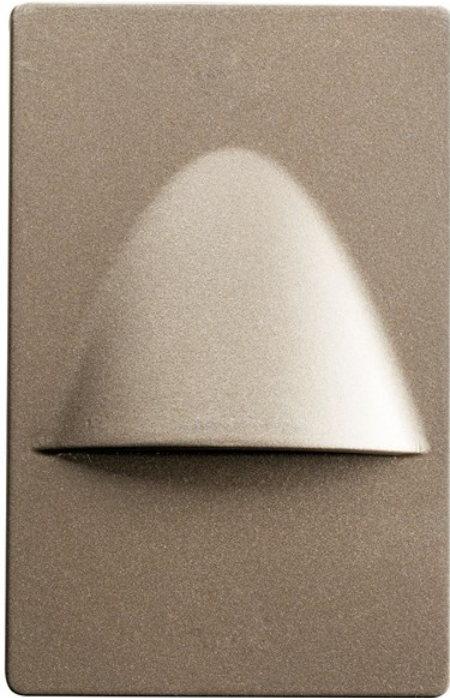

# 5" Dimmable and Screwless LED Step Light Brushed Nickel

12677NI (Brushed Nickel)

Project Name: \_\_\_\_\_  
 Location: \_\_\_\_\_  
 Type: \_\_\_\_\_  
 Qty: \_\_\_\_\_  
 Comments: \_\_\_\_\_

## Dimensions

Weight	0.58 LBS
Height from center of Wall opening (Spec Sheet)	1.56"
Height	3.25"
Length	5.00"
Width	2.00"