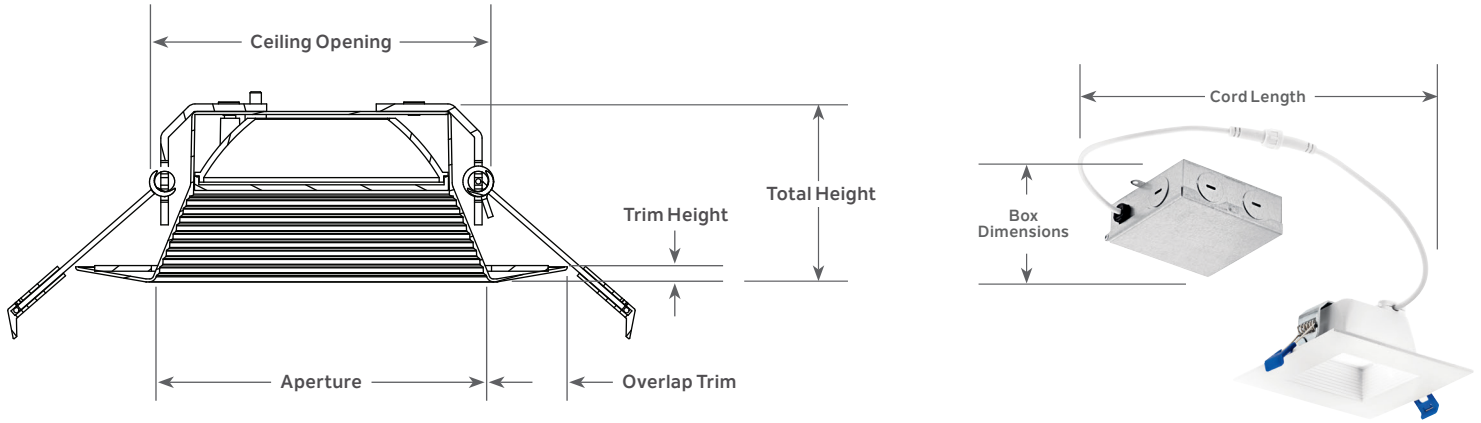

Direct-to-Ceiling LED Downlight – Recessed

OVERVIEW

With its simple snap-in installation, the Direct-to-Ceiling (DtC) Recessed LED Downlight allows for installation in drywall and drop ceilings without the need for a junction box. This downlight is designed with a baffled trim that reduces glare and delivers general room lighting.

Photometric Diagrams

DLRC04R2790WHT

	Illuminance at a Distance		Beam Width	
	Center Beam fc	Beam Width		
1.3 ft	223 fc	2.7 ft	2.7 ft	
2.7 ft	51.6 fc	5.6 ft	5.7 ft	
4.0 ft	23.5 fc	8.3 ft	8.4 ft	
5.3 ft	13.4 fc	11.1 ft	11.1 ft	
6.7 ft	8.38 fc	14.0 ft	14.0 ft	
8.0 ft	5.88 fc	16.7 ft	16.8 ft	

To form a complete product number, combine:

Family + Type + Size + Shape + CCT + CRI + Finish = **DL RC 04 R 30 90 WHT**

A 2" Mini Recessed fixture is also available. See items DLMN02R2790WHT or DLMN02R3090WHT for complete specifications.

Direct-to-Ceiling LED Downlight – Recessed

Dimension Table

	Aperture (in/mm)	Ceiling Opening (in/mm)	Overlap Trim (in/mm)	Trim Height (in/mm)	Total Height (in/mm)
4" Round	3.44 / 87.5	4.0 / 101.6	0.84 / 21.3	0.157 / 3.9	1.85 / 47.10
4" Square	2.69 / 68.3	4.0 / 101.6	1.12 / 28.3	0.098 / 2.5	1.89 / 48.00
6" Round	4.98 / 126.5	5.25 / 133.4	1.21 / 30.7	0.157 / 3.9	1.94 / 49.30
6" Square	4.11 / 104.4	6.0 / 153	1.59 / 40.3	0.098 / 2.5	1.89 / 48.00