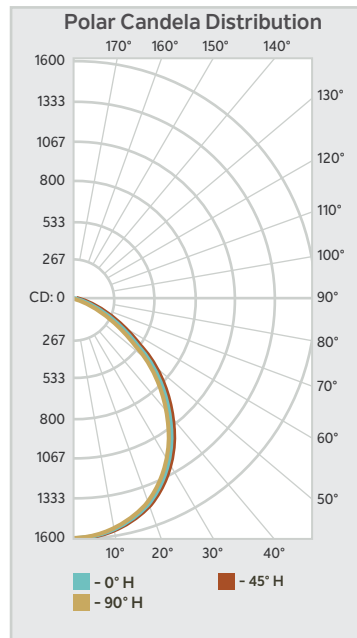

PHOTOMETRICS

Light Source	LED Backlit
Color Temperature(s)	2700K/3000K
Color Rendering Index (CRI)	>90, R9>50
Dimmable	Yes
Lumen Packages	See Data Table
Lumens Per Watt (LPW)	>60LPW

RATINGS & CERTIFICATIONS

ACCESSORIES

See Accessories

Direct-to-Ceiling LED Downlight – Recessed

LUMEN Data Table – Recessed

Shape	Size (Inches)	Watts	Lumens	
			2700K	3000K
Round	4	11.5W	700	
	6	13W	900	
Square	4	11.5W	700	
	6	13W	900	

Photometric Diagrams

DLRC04R2790WHT

	Illuminance at a Distance		Beam Width	
	Center Beam fc	Beam Width		
1.3 ft	223 fc	2.7 ft	2.7 ft	
2.7 ft	51.6 fc	5.6 ft	5.7 ft	
4.0 ft	23.5 fc	8.3 ft	8.4 ft	
5.3 ft	13.4 fc	11.1 ft	11.1 ft	
6.7 ft	8.38 fc	14.0 ft	14.0 ft	
8.0 ft	5.88 fc	16.7 ft	16.8 ft	

Direct-to-Ceiling LED Downlight – Recessed

Dimension Table

	Aperture (in/mm)	Ceiling Opening (in/mm)	Overlap Trim (in/mm)	Trim Height (in/mm)	Total Height (in/mm)
4" Round	3.44 / 87.5	4.0 / 101.6	0.84 / 21.3	0.157 / 3.9	1.85 / 47.10
4" Square	2.69 / 68.3	4.0 / 101.6	1.12 / 28.3	0.098 / 2.5	1.89 / 48.00
6" Round	4.98 / 126.5	5.25 / 133.4	1.21 / 30.7	0.157 / 3.9	1.94 / 49.30
6" Square	4.11 / 104.4	6.0 / 153	1.59 / 40.3	0.098 / 2.5	1.89 / 48.00