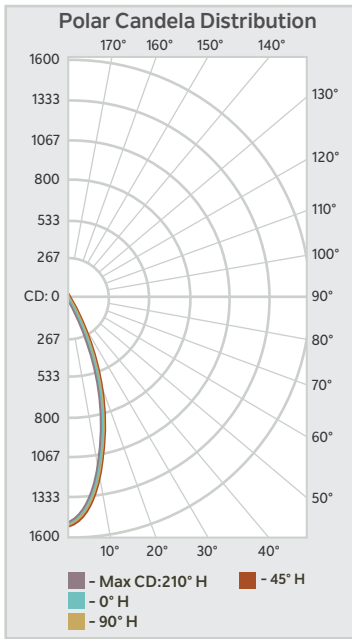

Direct-to-Ceiling LED Downlight – Mini Recessed

LUMEN Data Table – Mini Recessed

Shape	Size (Inches)	Watts	Lumens	
			2700K	3000K
Round	2	8W	550	

Photometric Diagrams

DLMN02R3090WHT

DtC Mini Recessed Ordering Matrix

Family		Type	Size		Shape		CCT		CRI	Finish
DL	Downlight	MN	02	2 inch	R	Round	27 30	2700K 3000K	90 90 CRI	WHT Textured White

To form a complete product number, combine:

Family + Type + Size + Shape + CCT + CRI + Finish = **DL MN 02 R 27 90 WHT**

4" and 6" DtC Recessed Downlights are also available. See Round items DLRC04R2790WHT, DLRC04R3090WHT, DLRC06R2790WHT, DLRC06R3090WHT, or Square items DLRC04S2790WHT, DLRC04S3090WHT, DLRC06S2790WHT, DLRC06S3090WHT for complete specifications.