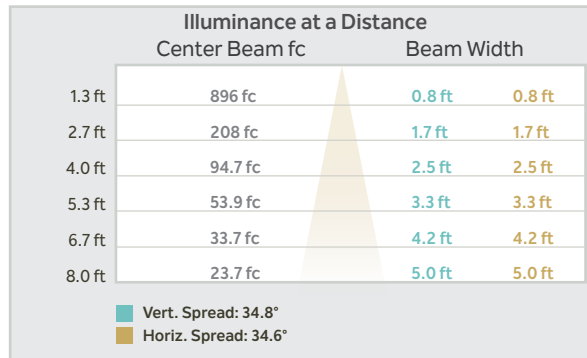

Direct-to-Ceiling LED Downlight – Mini Recessed

LUMEN Data Table – Mini Recessed

Shape	Size (Inches)	Watts	Lumens	
			2700K	3000K
Round	2	8W	550	

Photometric Diagrams

DLMN02R3090WHT

DtC Mini Recessed Ordering Matrix

Family		Type	Size		Shape		CCT		CRI	Finish
DL	Downlight	MN	02	2 inch	R	Round	27 30	2700K 3000K	90 90 CRI	WHT Textured White

To form a complete product number, combine:

Family + Type + Size + Shape + CCT + CRI + Finish = **DL MN 02 R 27 90 WHT**

4" and 6" DtC Recessed Downlights are also available. See Round items DLRC04R2790WHT, DLRC04R3090WHT, DLRC06R2790WHT, DLRC06R3090WHT, or Square items DLRC04S2790WHT, DLRC04S3090WHT, DLRC06S2790WHT, DLRC06S3090WHT for complete specifications.