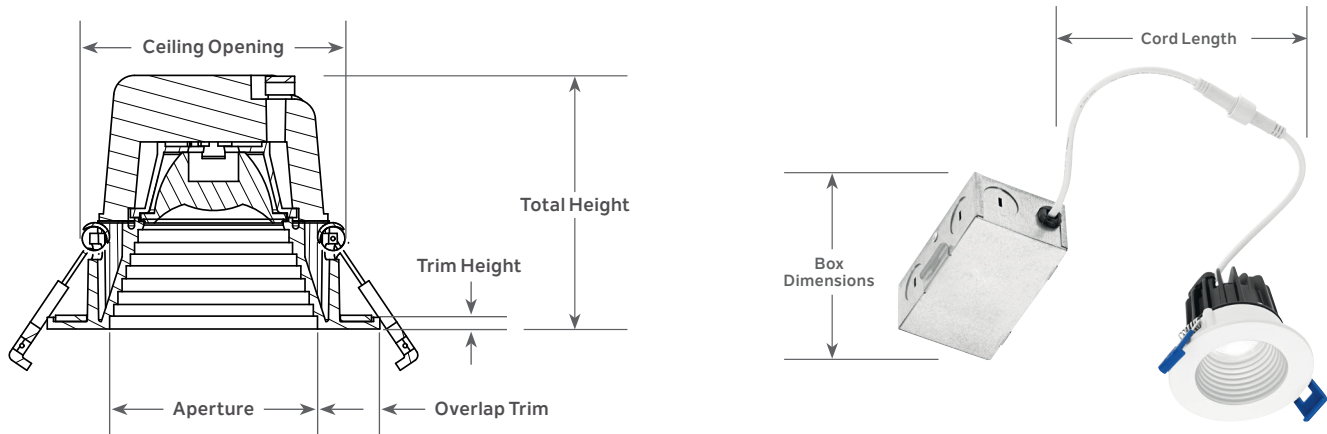

Direct-to-Ceiling LED Downlight – Mini Recessed

Dimension Table

	Aperture (in/mm)	Ceiling Opening (in/mm)	Overlap Trim (in/mm)	Trim Height (in/mm)	Total Height (in/mm)
2" Round	1.97 / 50	2.875 / 73.0	0.6 / 15	0.11 / 2.8	2.4 / 61

	Cord Length (total in/mm)	Box Dimensions LxWxH (in/mm)
2" Round	12.99 / 330	L 3.86 / 98, W 2.3 / 58.5, H 1.52 / 38.5

ACCESSORIES

Additional Accessories (or Components)

Goof Rings	Use With	Rough-In Plate	Use With	Extension Cable (use for all)	Size
DLGR02WH	2" Round	DLRP01ST	2" Round	DLE06WH	6'
				DLE10WH	10'
				DLE20WH	20'