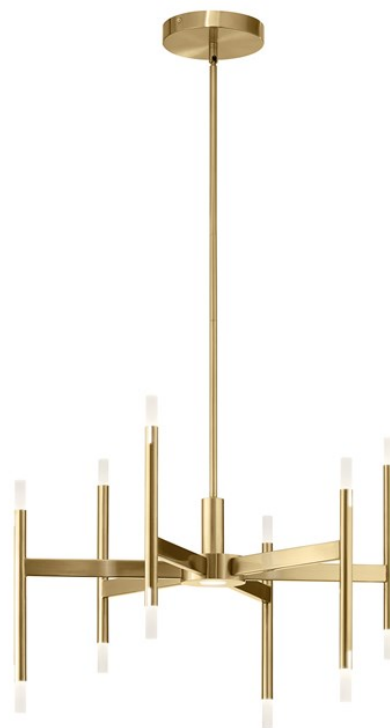

SPECIFICATIONS

Certifications/Qualifications

Prop65	Yes www.kichler.com/warranty
--------	---

Dimensions

Base Backplate	1.38 X 7.05 X 0
Weight	9.90 LBS
Height	18.50"
Overall Height	55.96"
Width	26.00"

Light Source

Delivered Lumens	625
Dimmable	Yes
Lamp Included	Integrated
Light Source	LED

Mounting/Installation

Lead Wire Length	108"
Location Rating	Dry
Mounting Weight	9.90 LBS

Photometrics

Color Rendering Index	90
Color Temperature Range	3000
Kelvin Temperature	3000K

FIXTURE ATTRIBUTES

Housing

Diffuser Description	Etched Acrylic
Primary Material	STEEL
Shade Dimensions	9.90

Product/Ordering Information

SKU	84176
Finish	Champagne Gold
Style	Contemporary
UPC	887913841766

Finish Options

- Brushed Nickel
- Champagne Gold

ALSO IN THIS FAMILY