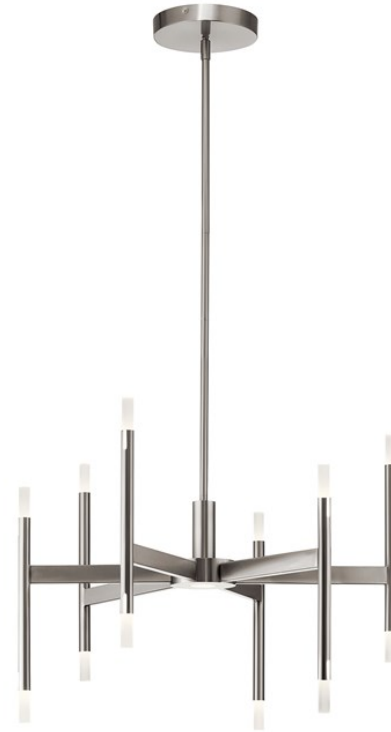

SPECIFICATIONS

Certifications/Qualifications

Prop65	Yes www.kichler.com/warranty
--------	---

Dimensions

Base Backplate	1.38 X 7.05 X 0
Weight	9.90 LBS
Height	18.50"
Overall Height	55.96"
Width	26.00"

Light Source

Delivered Lumens	625
Dimmable	Yes
Lamp Included	Integrated
Light Source	LED

Mounting/Installation

Lead Wire Length	108"
Location Rating	Dry
Mounting Weight	9.90 LBS

Photometrics

Kelvin Temperature	3000K
--------------------	-------

FIXTURE ATTRIBUTES

Housing

Diffuser Description	Etched Acrylic
Primary Material	STEEL
Shade Dimensions	9.90

Product/Ordering Information

SKU	84175
Finish	Brushed Nickel
Style	Contemporary
UPC	887913841759

Finish Options

-  Brushed Nickel
-  Champagne Gold

ALSO IN THIS FAMILY

84178

84177

84176