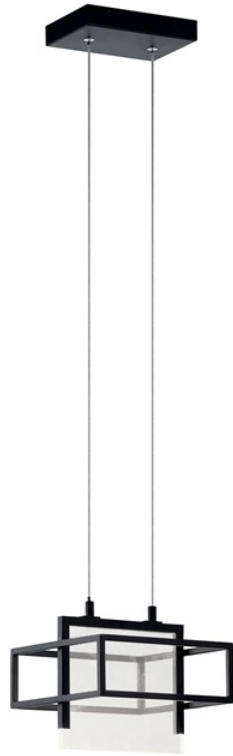

Vega 1 Light LED Mini Pendant Matte Black

84052 (Matte Black)

Project Name: _____
 Location: _____
 Type: _____
 Qty: _____
 Comments: _____

Certifications/Qualifications

Location Rating	Dry
Prop65	Yes
www.kichler.com/warranty	

Dimensions

Base Backplate	6.5 X 4.53
Chain/Stem Length	96" Cable"
Weight	3.52 LBS
Height	8.00"
Length	8.00"
Overall Height	103.40"
Width	8.00"

Mounting/Installation

Interior/Exterior	Interior
Mounting Weight	3.52 LBS

Photometrics

Color Rendering Index	90
Color Temperature Range	3000
Delivered Efficacy (Lumens/Watt)	64
Delivered Lumens	425
Kelvin Temperature	3000K

Primary Lamping

Dimmable	Yes
Lamp Included	Integrated
Light Source	LED
Max or Nominal Watt	6.5W
# of Bulbs/LED Modules	1

Product/Ordering Information

SKU	84052.00
Finish	Black
Style	Contemporary
UPC	887913840523

Specifications

Diffuser Description	Clear Acrylic
Material	Steel
Shade Description	Acrylic

Additional Finishes

 Matte Black