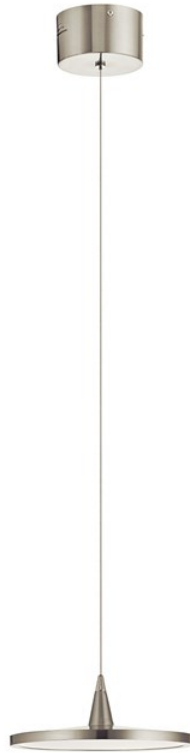

Jeno™ 1 Light Mini Pendant Brushed Nickel

83963 (Brushed Nickel)

Project Name: _____
 Location: _____
 Type: _____
 Qty: _____
 Comments: _____

Certifications/Qualifications

Location Rating	Dry
Prop65	Yes
www.kichler.com/warranty	

Dimensions

Base Backplate	2.76 X 5.51 X 0
Weight	3.97 LBS
Height	3.50"
Overall Height	114.30"
Width	9.00"

Mounting/Installation

Interior/Exterior	INTERIOR
Lead Wire Length	108
Mounting Weight	114.30 LBS

Photometrics

Color Rendering Index	80
Color Temperature Range	3000
Delivered Lumens	225
Kelvin Temperature	3000K

Primary Lamping

Dimmable	Yes
Lamp Included	Integrated
Light Source	LED
# of Bulbs/LED Modules	1

Product/Ordering Information

SKU	83963.00
Finish	Brushed Nickel
Style	Contemporary
UPC	887913839633

Specifications

Diffuser Description	White Acrylic
Material	STEEL

Additional Finishes

-  Brushed Nickel
-  Chrome
-  Matte Black
-  White