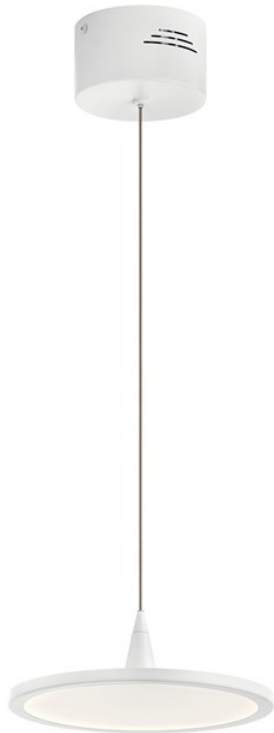

Jeno™ LED 3000K 9" Pendant White

83962WH (White)

Project Name: _____
 Location: _____
 Type: _____
 Qty: _____
 Comments: _____

Certifications/Qualifications

Location Rating	Dry
	www.kichler.com/warranty

Dimensions

Base Backplate	4.75 DIA
Weight	3.97 LBS
Height	3.50"
Overall Height	114.00"
Width	9.00"

Mounting/Installation

Interior/Exterior	Interior
Mounting Style	Cable Hung
Mounting Weight	3.97 LBS

Photometrics

Color Rendering Index	90
Delivered Efficacy (Lumens/Watt)	20
Delivered Lumens	225
Kelvin Temperature	3000K

Primary Lamping

Dimmable	Yes
Expected Life Span	35000
Lamp Included	Integrated
Light Source	LED
Max or Nominal Watt	16.8W
# of Bulbs/LED Modules	1
Max Wattage/Range	16.8W

Product/Ordering Information

SKU	83962WH
Finish	White
Style	Contemporary
UPC	887913800282

Specifications

Diffuser Description	White Acrylic
Material	STEEL

Additional Finishes

-  Brushed Nickel
-  Chrome
-  Matte Black
-  White

Kichler

7711 East Pleasant Valley Road Cleveland, Ohio 44131-8010
 Toll free: 866.558.5706 or kichler.com