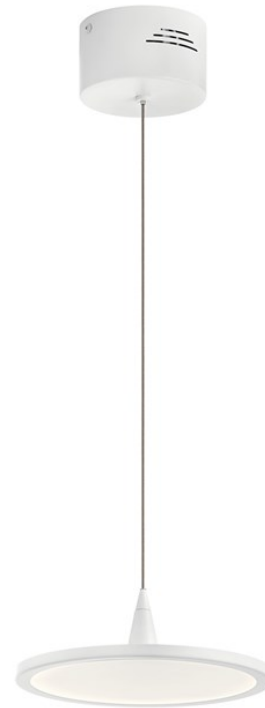

SPECIFICATIONS

Certifications/Qualifications

www.kichler.com/warranty

Dimensions

Base Backplate	4.75 DIA
Weight	3.97 LBS
Height	3.50"
Overall Height	114.00"
Width	9.00"

Light Source

Delivered Lumens	225
Dimmable	Yes
Expected Life Span (Hours)	35000
Lamp Included	Integrated
Light Source	LED
Max or Nominal Watt	16.8W
# of Bulbs/LED Modules	1
Max Wattage/Range	16.8W

Mounting/Installation

Interior/Exterior	Interior
Location Rating	Dry
Mounting Style	Cable Hung
Mounting Weight	3.97 LBS

Photometrics

Color Rendering Index	90
Kelvin Temperature	3000K

FIXTURE ATTRIBUTES

Housing

Diffuser Description	White Acrylic
Primary Material	STEEL

Product/Ordering Information

SKU	83962WH
Finish	White
Style	Contemporary
UPC	887913800282

Finish Options

-  Brushed Nickel
-  Chrome
-  Matte Black
-  White