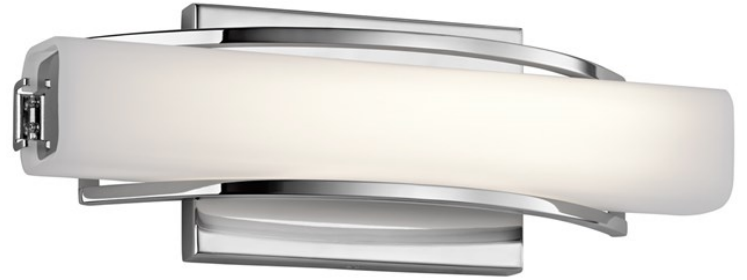

SPECIFICATIONS

Certifications/Qualifications

ADA Compliant	Yes
Prop65	Yes
	www.kichler.com/warranty

Dimensions

Base Backplate	4.75 X 6.75
Extension	3.13"
Weight	3.08 LBS
Height from center of Wall opening (Spec Sheet)	6.00"
Height	13.25"
Overall Height	3.13"
Width	4.75"

Light Source

Delivered Lumens	1200
Dimmable	Yes
Lamp Included	Integrated
Light Source	LED
# of Bulbs/LED Modules	1

Mounting/Installation

Interior/Exterior	INTERIOR
Lead Wire Length	7"
Location Rating	Damp
Mounting Weight	3.08 LBS
Mount Vertical Or Horizontal	Yes

Photometrics

Color Rendering Index	90
Color Temperature Range	3200
Kelvin Temperature	3000K

FIXTURE ATTRIBUTES

Housing

Diffuser Description	Etched Opal Glass
Primary Material	GLASS
Shade Dimensions	3.08

Product/Ordering Information

SKU	83760
Finish	Chrome
Style	Contemporary
UPC	887913837608

Finish Options

-  Brushed Nickel
-  Chrome
-  Matte Black

ALSO IN THIS FAMILY

84128

84129

84125

83761