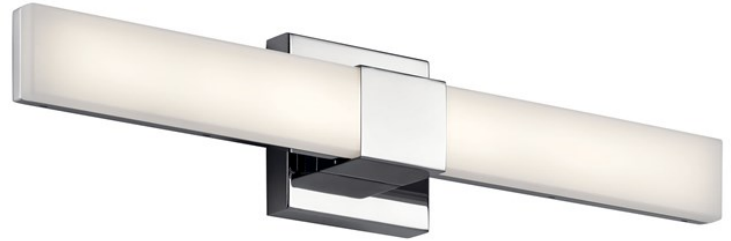

SPECIFICATIONS

Certifications/Qualifications

ADA Compliant	Yes
Prop65	Yes
	www.kichler.com/warranty

Dimensions

Base Backplate	5 X 5 X 1
Extension	3.00"
Weight	2.64 LBS
Height from center of Wall opening (Spec Sheet)	6.35"
Height	5.00"
Length	24.00"
Overall Height	3.00"

Light Source

Delivered Lumens	1300
Dimmable	Yes
Lamp Included	Integrated
Light Source	LED
# of Bulbs/LED Modules	1

Mounting/Installation

Interior/Exterior	INTERIOR
Lead Wire Length	12"
Location Rating	Damp
Mounting Weight	2.64 LBS
Mount Vertical Or Horizontal	Yes

Photometrics

Color Rendering Index	90
Color Temperature Range	3000
Kelvin Temperature	3000K

FIXTURE ATTRIBUTES

Housing

Diffuser Description	Pc
Primary Material	STEEL
Shade Description	White Acrylic
Shade Dimensions	2.64

Product/Ordering Information

SKU	83736
Finish	Chrome
Style	Contemporary
UPC	887913837363

Finish Options

-  Bronze
-  Chrome
-  Matte Black
-  Satin Nickel

ALSO IN THIS FAMILY