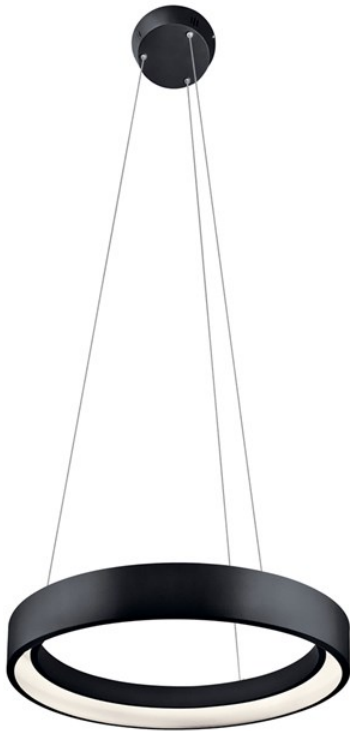

Fornello™ 17.75" 1 Light LED Textured Black

83453 (Textured Black)

Project Name: _____
 Location: _____
 Type: _____
 Qty: _____
 Comments: _____

Certifications/Qualifications

Location Rating	Dry
Prop65	Yes
www.kichler.com/warranty	

Dimensions

Base Backplate	2.17X7.87X0
Chain/Stem Length	108" [274cm] Cable"
Weight	5.06 LBS
Height	2.25"
Overall Height	112.53"
Width	17.75"

Mounting/Installation

Interior/Exterior	Interior
Lead Wire Length	108
Mounting Weight	5.06 LBS

Photometrics

Color Rendering Index	80
Color Temperature Range	4000
Delivered Lumens	600
Kelvin Temperature	4000K

Primary Lamping

Dimmable	Yes
Lamp Included	Integrated
Light Source	LED
# of Bulbs/LED Modules	1

Product/Ordering Information

SKU	83453.00
Finish	Black
Style	Contemporary
UPC	887913834539

Specifications

Diffuser Description	White Acrylic
Material	Steel
Shade Description	Metal

Additional Finishes

	Brushed Nickel
	Textured Black
	Textured White