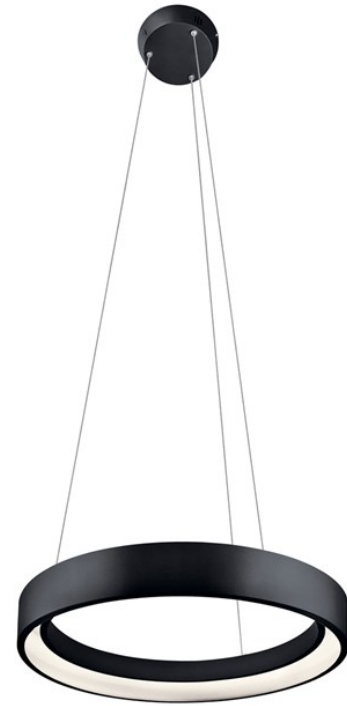

SPECIFICATIONS

Certifications/Qualifications	
Prop65	Yes www.kichler.com/warranty
Dimensions	
Base Backplate	2.17 X 7.87 X 0
Weight	5.06 LBS
Height	2.25"
Overall Height	112.53"
Width	17.75"
Light Source	
Delivered Lumens	600
Dimmable	Yes
Lamp Included	Integrated
Light Source	LED
# of Bulbs/LED Modules	1
Mounting/Installation	
Interior/Exterior	Interior
Lead Wire Length	108"
Location Rating	Dry
Mounting Weight	5.06 LBS
Photometrics	
Color Rendering Index	80
Color Temperature Range	4000
Kelvin Temperature	4000K

FIXTURE ATTRIBUTES

Housing	
Diffuser Description	White Acrylic
Primary Material	STEEL
Product/Ordering Information	
SKU	83453
Finish	Textured Black
Style	Contemporary
UPC	887913834539
Finish Options	
 Brushed Nickel	
 Textured Black	
 Textured White	