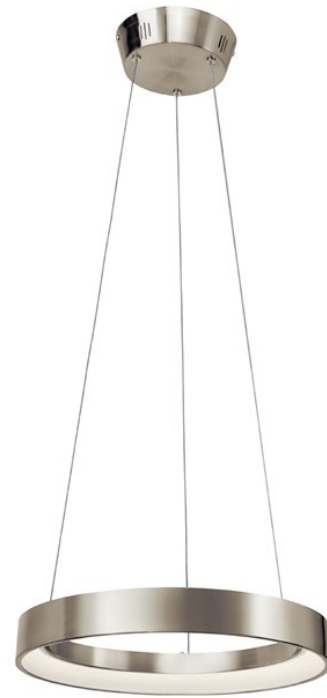

**SPECIFICATIONS**

<b>Certifications/Qualifications</b>	
	<a href="http://www.kichler.com/warranty">www.kichler.com/warranty</a>
<b>Dimensions</b>	
Base Backplate	7.87 DIA
Weight	5.06 LBS
Height	2.25"
Overall Height	112.53"
Width	17.75"
<b>Light Source</b>	
Delivered Lumens	600
Dimmable	Yes
Lamp Included	Integrated
Lamp Type	LED
Light Source	LED
Max or Nominal Watt	24W
# of Bulbs/LED Modules	1
<b>Mounting/Installation</b>	
Interior/Exterior	Interior
Lead Wire Length	108"
Location Rating	Dry
Mounting Weight	5.06 LBS
<b>Photometrics</b>	
Color Rendering Index	80
Color Temperature Range	4000
Kelvin Temperature	4000K

**FIXTURE ATTRIBUTES**

<b>Housing</b>	
Diffuser Description	White Acrylic
Primary Material	STEEL
<b>Product/Ordering Information</b>	
SKU	83260
Finish	Brushed Nickel
Style	Contemporary
UPC	887913832603

**Finish Options**

-  Brushed Nickel
-  Textured Black
-  Textured White

**ALSO IN THIS FAMILY**