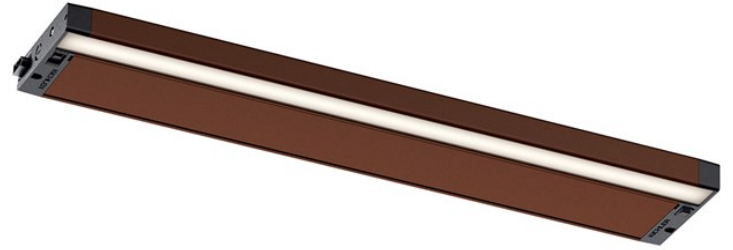

**SPECIFICATIONS**

Certifications/Qualifications	
Title 24 Compliant	Yes <a href="http://www.kichler.com/warranty">www.kichler.com/warranty</a>
Dimensions	
Weight	2.00 LBS
Height	1.00"
Length	22.00"
Width	4.25"
Electrical	
Input Voltage	Single(120)V
Light Source	
Delivered Lumens	735
Dimmable	Yes
Expected Life Span (Hours)	40000
Lamp Included	Integrated
Light Source	LED
Mounting/Installation	
Interior/Exterior	Interior
Location Rating	Dry
Modular	Yes
Wire Connectors	Wire Nuts
Photometrics	
Color Rendering Index	93
Color Temperature Range	2700/3000
Kelvin Temperature	2700K

**FIXTURE ATTRIBUTES**

Housing	
Primary Material	Aluminum
Product/Ordering Information	
SKU	6UCSK22BZT
Finish	Bronze Textured
Style	Other
UPC	783927525688
Finish Options	
 Bronze Textured	
 Nickel Textured	
 Textured White	