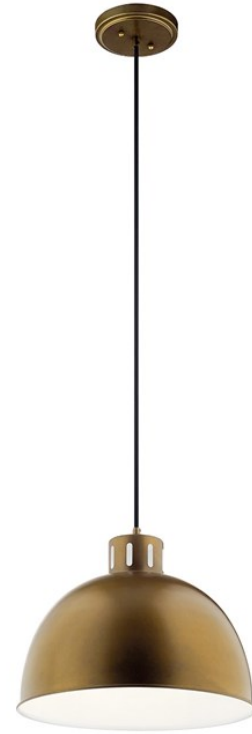

**SPECIFICATIONS**

Certifications/Qualifications	
Prop65	Yes <a href="http://www.kichler.com/warranty">www.kichler.com/warranty</a>
Dimensions	
Base Backplate	6.00 DIA
Weight	4.90 LBS
Height	12.50"
Overall Height	115.00"
Width	15.75"
Light Source	
Lamp Included	Not Included
Lamp Type	A21
Light Source	Incandescent
Max or Nominal Watt	150W
# of Bulbs/LED Modules	1
Max Wattage/Range	150W
Socket Type	Medium
Socket Wire	105"
Mounting/Installation	
Interior/Exterior	Interior
Location Rating	Dry
Mounting Weight	4.90 LBS

**FIXTURE ATTRIBUTES**

Housing	
Primary Material	STEEL
Shade Description	METAL
Product/Ordering Information	
SKU	52153NBR
Finish	Natural Brass
UPC	783927574747
Finish Options	
 Black	
 Natural Brass	
 White	