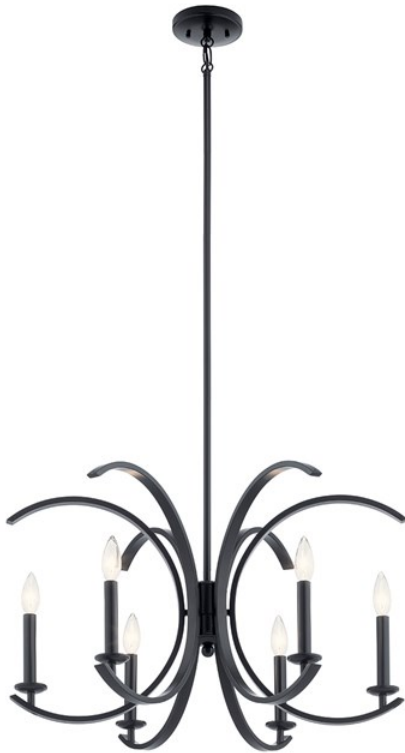

Cassadee 16.5" 6 Light Chandelier Black

52116BK (Black)

Project Name: _____
 Location: _____
 Type: _____
 Qty: _____
 Comments: _____

Certifications/Qualifications

Location Rating	Dry
	www.kichler.com/warranty

Dimensions

Base Backplate	5.00 DIA
Chain/Stem Length	36"
Weight	9.00 LBS
Height	16.50"
Overall Height	49.00"
Width	26.00"

Mounting/Installation

Interior/Exterior	Interior
Lead Wire Length	73
Mounting Weight	9.00 LBS
Slope Ceiling Kit Included	Yes

Primary Lamping

Bulb Product ID	4064CLR
Lamp Included	Not Included
Lamp Type	B
Light Source	Incandescent
Max or Nominal Watt	60W
# of Bulbs/LED Modules	6
Max Wattage/Range	60W
Socket Type	CAND
Socket Wire	105

Product/Ordering Information

SKU	52116BK
Finish	Black
Style	Contemporary
UPC	783927574433

Compatible Accessories

12" Stem Black	2999BK
36" Outdoor Chain Black	4927BK

Specifications

Material	STEEL
----------	-------