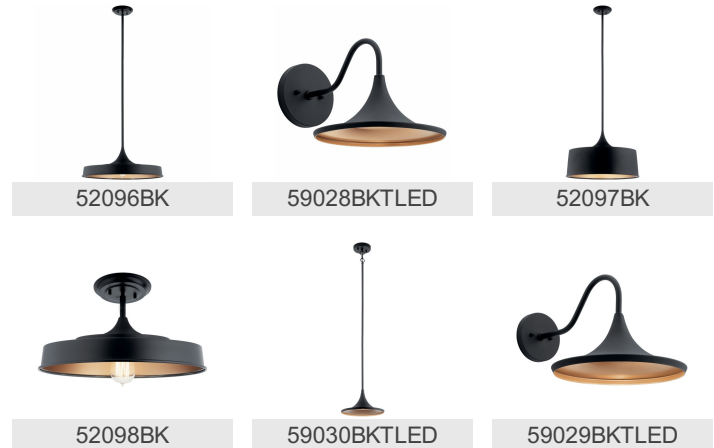

ALSO IN THIS FAMILY

52096BK

59028BKTLED

52097BK

52098BK

59030BKTLED

59029BKTLED