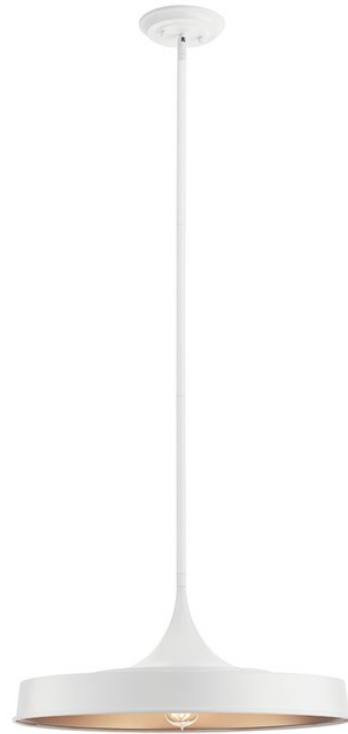

**SPECIFICATIONS**

<b>Certifications/Qualifications</b>	
	<a href="http://www.kichler.com/warranty">www.kichler.com/warranty</a>
<b>Dimensions</b>	
Base Backplate	6.00 DIA
Chain/Stem Length	36"
Weight	5.30 LBS
Height	9.75"
Overall Height	48.00"
Width	22.00"
<b>Light Source</b>	
Lamp Included	Not Included
Lamp Type	A21
Light Source	Incandescent
Max or Nominal Watt	150W
# of Bulbs/LED Modules	1
Max Wattage/Range	150W
Socket Type	Medium
Socket Wire	200"
<b>Mounting/Installation</b>	
Interior/Exterior	Interior
Lead Wire Length	65"
Location Rating	Dry
Mounting Weight	5.30 LBS

**FIXTURE ATTRIBUTES**

<b>Housing</b>	
Primary Material	Steel
Max Stem Tilt	90 Degrees
<b>Product/Ordering Information</b>	
SKU	52096WH
Finish	White
Style	Mid-Century Modern
UPC	783927603393
<b>Finish Options</b>	
 Black	
 White	