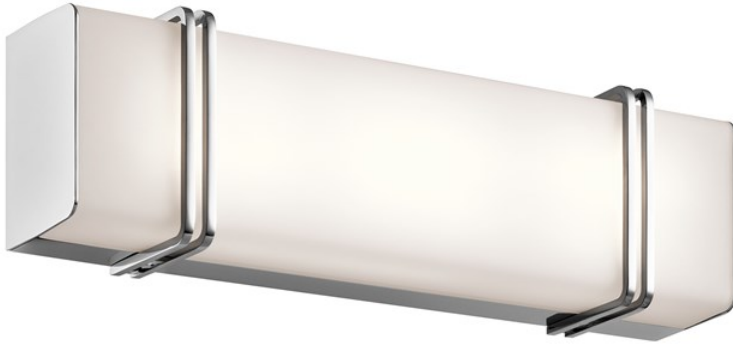

Impello™ 18" LED Linear Vanity Light Chrome

45801CHLED (Chrome)

Project Name: _____
 Location: _____
 Type: _____
 Qty: _____
 Comments: _____

Certifications/Qualifications

ADA Compliant	Yes
Class 2	Yes
Location Rating	Damp
Title 24 Compliant	Yes
www.kichler.com/warranty	

Dimensions

Base Backplate	17.50 X 7.75
Extension	3.50"
Weight	5.59 LBS
Height from center of Wall opening (Spec Sheet)	2.75"
Height	5.50"
Width	18.25"

Electrical

Input Voltage	Single(120)V
---------------	--------------

Mounting/Installation

Interior/Exterior	Interior
Mounting Style	Wall Mount
Mounting Weight	7.25 LBS
Mount Vertical Or Horizontal	Yes

Photometrics

Color Rendering Index	90
Color Temperature Range	3000
Delivered Lumens	900
Kelvin Temperature	3000K

Product/Ordering Information

SKU	45801CHLED
Finish	Chrome
Style	Contemporary
UPC	783927453233

Specifications

Diffuser Description	Satin Etched White
Material	GLASS

Additional Finishes

Chrome

Kichler

7711 East Pleasant Valley Road Cleveland, Ohio 44131-8010
Toll free: 866.558.5706 or kichler.com