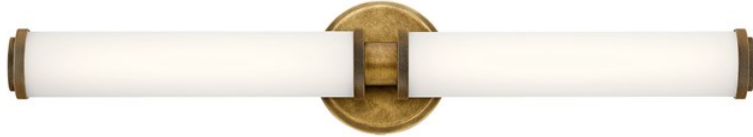

Indeco™ 27" LED Linear Vanity Light Natural Brass

45685NBRLED (Natural Brass)

Project Name: _____
 Location: _____
 Type: _____
 Qty: _____
 Comments: _____

**Certifications/Qualifications**

ADA Compliant	Yes
Energy Star	Yes
Location Rating	Damp
Prop65	Yes
www.kichler.com/warranty	

Dimensions

Base Backplate	5.00 DIA
Extension	3.75"
Weight	3.00 LBS
Height from center of Wall opening (Spec Sheet)	2.50"
Height	5.00"
Width	27.00"

Mounting/Installation

Interior/Exterior	Interior
Mounting Weight	1.50 LBS
Mount Vertical Or Horizontal	Yes

Photometrics

Color Rendering Index	90
Delivered Efficacy (Lumens/Watt)	61
Delivered Lumens	1915
Kelvin Temperature	3000K

Primary Lamping

Dimmable	Yes
Expected Life Span	40000
Lamp Included	Integrated
Light Source	LED
Max or Nominal Watt	31W
# of Bulbs/LED Modules	2

Product/Ordering Information

SKU	45685NBRLED
Finish	Brass
Style	Transitional
UPC	783927529457

Specifications

Diffuser Description	Satin Etched White
Material	ALUMINUM

Additional Finishes

 Natural Brass

 Polished Nickel