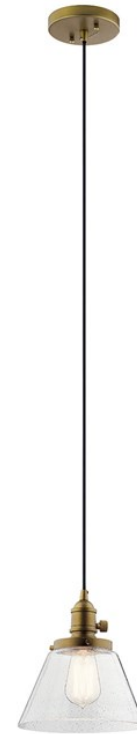

**SPECIFICATIONS**

**Certifications/Qualifications**

Prop65	Yes <a href="http://www.kichler.com/warranty">www.kichler.com/warranty</a>
--------	---

**Dimensions**

Base Backplate	5.00 DIA
Weight	2.40 LBS
Height	8.75"
Overall Height	125.00"
Width	8.25"

**Light Source**

Lamp Included	Not Included
Lamp Type	A19
Light Source	Incandescent
Max or Nominal Watt	100W
# of Bulbs/LED Modules	1
Max Wattage/Range	100W
Socket Type	Medium
Socket Wire	105"

**Mounting/Installation**

Interior/Exterior	Interior
Location Rating	Dry
Mounting Style	Cord
Mounting Weight	1.20 LBS

**FIXTURE ATTRIBUTES**

**Housing**

Diffuser Description	Clear Seeded
Primary Material	GLASS

**Product/Ordering Information**

SKU	43851NBR
Finish	Natural Brass
Style	Transitional
UPC	783927574358

**Finish Options**

-  Brushed Nickel
-  Natural Brass
-  Olde Bronze

**ALSO IN THIS FAMILY**

43850NBR

42296NBR

45971NBR

43853NBR