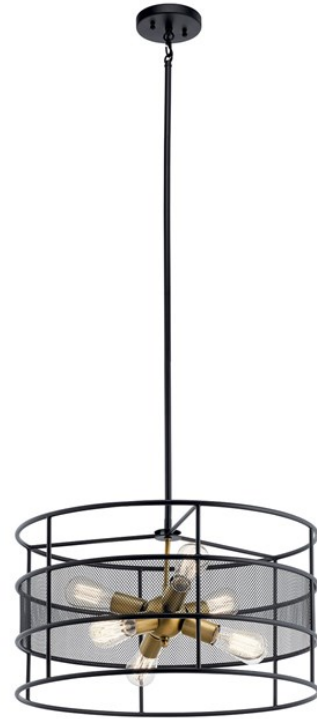

SPECIFICATIONS

Certifications/Qualifications

ADA Compliant	N/A www.kichler.com/warranty
---------------	---

Dimensions

Base Backplate	5.00" DIA
Chain/Stem Length	36"
Weight	9.50 LBS
Height	12.75"
Overall Height	51.00"
Width	22.00"

Light Source

Dimmable	Yes
Dimmable Notes	Dimmable when used with dimmer switch (sold separately); when using LED bulbs, see bulb manufacturer dimming specifications.

Lamp Included	Not Included
Lamp Type	A19
Light Source	Incandescent
Max or Nominal Watt	75.00
# of Bulbs/LED Modules	6
Max Wattage/Range	75W
Socket Type	Medium
Socket Wire	150"

Mounting/Installation

Interior/Exterior	Interior
Lead Wire Length	120"
Location Rating	Dry
Mounting Weight	9.50 LBS
Slope Ceiling Kit Included	Yes

FIXTURE ATTRIBUTES

Housing

Primary Material	Steel
Shade Description	Metal Shade
Shade Included	Yes

Product/Ordering Information

SKU	43594BK
Finish	Black
Style	Transitional
UPC	783927557559

Finish Options

Black

ALSO IN THIS FAMILY

43597BK

43595BK

43596BK