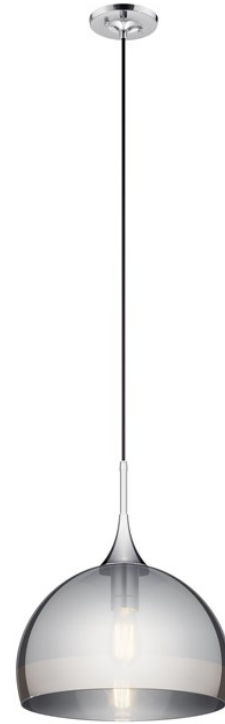

**SPECIFICATIONS**

| Certifications/Qualifications |  |
|-------------------------------|--|
|                               | <a href="http://www.kichler.com/warranty">www.kichler.com/warranty</a> |
| Dimensions                    |  |
| Base Backplate                | 5.00 DIA   |
| Weight                        | 6.38 LBS   |
| Height                        | 17.50"   |
| Overall Height                | 117.00"  |
| Width                         | 15.00"   |
| Light Source                  |  |
| Lamp Included                 | Not Included   |
| Lamp Type                     | A19  |
| Light Source                  | Incandescent   |
| Max or Nominal Watt           | 100W   |
| # of Bulbs/LED Modules        | 1  |
| Socket Type                   | Medium   |
| Socket Wire                   | 105"   |
| Mounting/Installation         |  |
| Interior/Exterior             | Interior   |
| Location Rating               | Dry  |
| Mounting Style                | Cord Hung  |
| Mounting Weight               | 1.54 LBS   |

**FIXTURE ATTRIBUTES**

| Housing                      |                        |
|------------------------------|------------------------|
| Diffuser Description         | Smoke With Chrome Edge |
| Primary Material             | GLASS                  |
| Product/Ordering Information |                        |
| SKU                          | 43359CH                |
| Finish                       | Chrome                 |
| Style                        | Contemporary           |
| UPC                          | 783927482080           |
| Finish Options               |                        |

Chrome

**ALSO IN THIS FAMILY**

43354CH