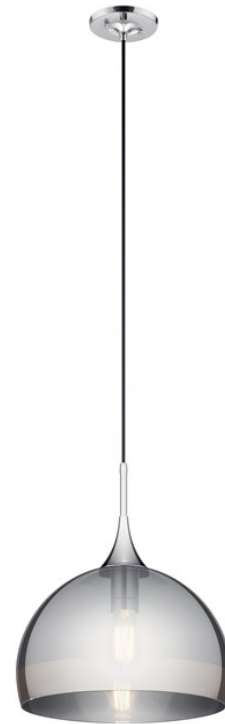

SPECIFICATIONS

Certifications/Qualifications

ADA Compliant	N/A www.kichler.com/warranty
---------------	---

Dimensions

Base Backplate	5.00" DIA
Weight	6.38 LBS
Height	17.50"
Overall Height	117.00"
Width	15.00"

Light Source

Dimmable	Yes
Dimmable Notes	Dimmable when used with dimmer switch (sold separately); when using LED bulbs, see bulb manufacturer dimming specifications.
Lamp Included	Not Included
Lamp Type	A19
Light Source	Incandescent
Max or Nominal Watt	100.00
# of Bulbs/LED Modules	1
Socket Type	Medium
Socket Wire	105"

Mounting/Installation

Interior/Exterior	Interior
Location Rating	Dry
Mounting Style	Cord Hung
Mounting Weight	1.54 LBS

FIXTURE ATTRIBUTES

Housing

Diffuser Description	Smoked
Primary Material	Steel

Product/Ordering Information

SKU	43359CH
Finish	Chrome
Style	Contemporary
UPC	783927482080

Finish Options

- Chrome

ALSO IN THIS FAMILY

43354CH